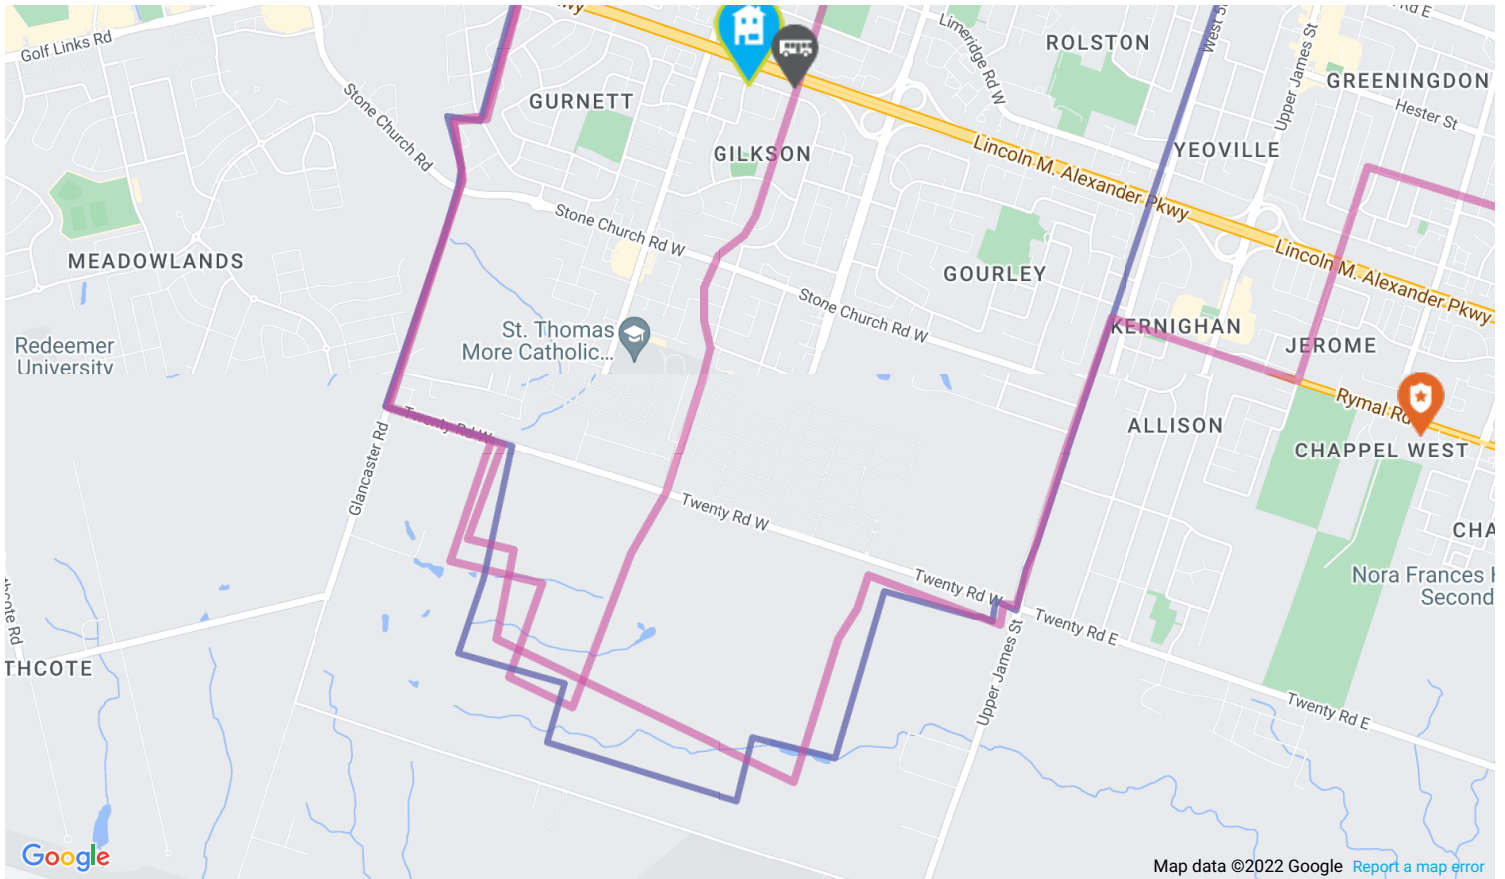

- Elementary Schools
- Middle Schools
- High Schools
- Transit
- Safety
- Elementary Attendance Zone
- Middle Attendance Zone
- High Attendance Zone
- Parks
- Convenience

HoodQ