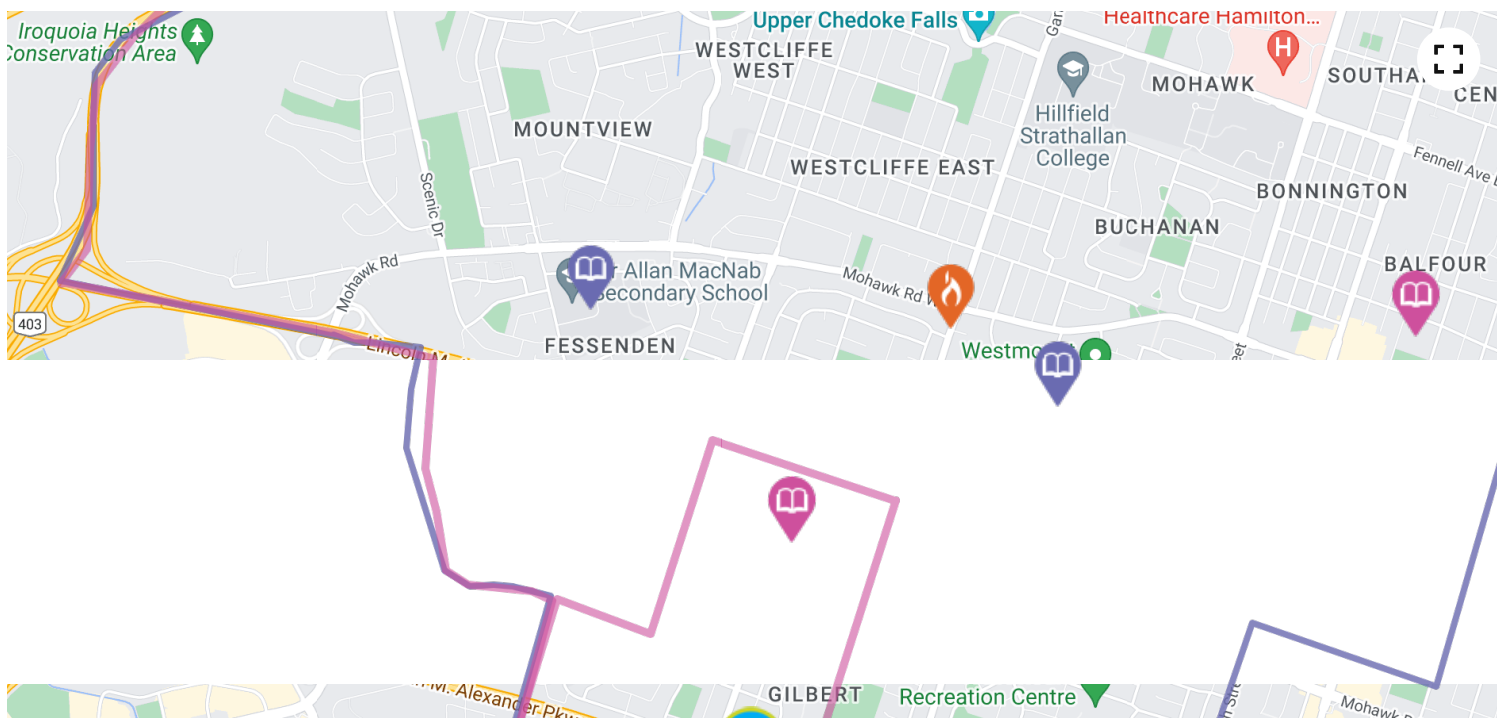

McMaster University Medical Centre

Located on the campus of McMaster University, McMaster University Medical Centre (MUMC) opened in 1972 as a state-of-the-art healthcare facility and has been meeting the changing healthcare needs of our community ever since. McMaster University Medical Centre plays a major role in the provision of healthcare services for Hamilton and the surrounding region of central-west Ontario. MUMC is home to Adult Day Clinics (Medical and Surgical), McMaster Children's Hospital and the Women's Reproductive Health and Newborn Care program. Our staff is committed to providing the best health care for our patients and their families in an environment that promotes health and fosters learning and innovation.

5.2 KM away

Type Emergency Care, General, Organ Donor/Transplantation, Rehabilitation, Research and Teaching

Address 1200 Main St W, Hamilton, ON, L8N 3Z5, Canada

Phone Number 905-521-2100

<https://www.hamiltonhealthsciences.ca...>

The nearest fire station is Hamilton Fire Station 3

2.27 KM away

Address 965 Garth Street, Hamilton, ON L9C

<https://www.hamilton.ca...>

The nearest police facility is Mountain Police Station

3.3 KM away

Address 400 Rymal Road East, Hamilton, ON L9B

<https://hamiltonpolice.on.ca...>

CONVENIENCE

Being close to things you need every day makes life so much easier. See the conveniently located retailers near you below: